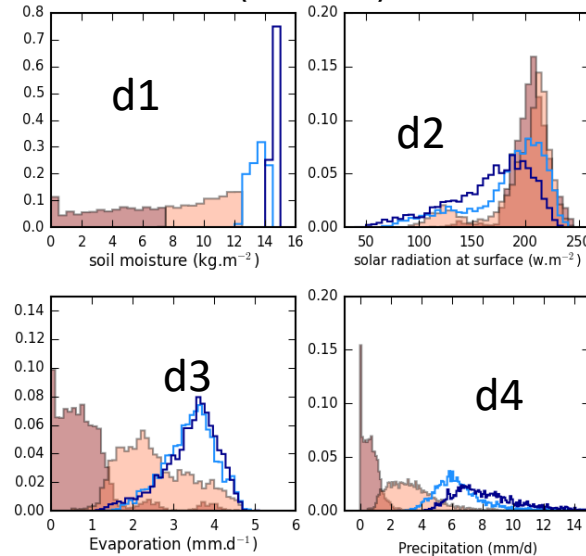

**Simulation LmdzOrAPctrl for the region 6 Southern Great Plains
(1980 - 1999)**

**Observations for the
Region : Southern Great Plains (6) - for the months 6, 7, 8**

**Simulation LmdzOrChoi6A for the region 6 Southern Great Plains
(1980 - 1999)**

**Simulation LmdzOrChoiAP for the region 6 Southern Great Plains
(1980 - 1999)**

Observations for the Region : Sahel (60) - for the months 6, 7, 8

Observations for the Region : Sahel (60) - for the months 6, 7, 8

Simulation LmdzOr6Actrl for the region 60 Sahel (1980 - 1999)

Simulation LmdzOrAPctrl for the region 60 Sahel (1980 - 1999)

Observations for the Region : Sahel (60) - for the months 6, 7, 8

Simulation LmdzOrChoi6A for the region 60 Sahel (1980 - 1999)