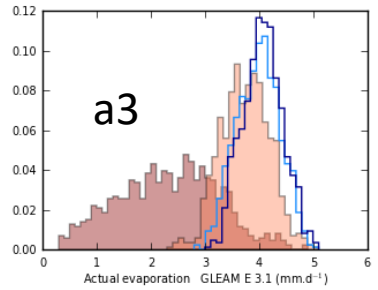

Soil Moisture – atmosphere coupling from CMIP5 to CMIP6

AMIP- Experiment	Atmosphere	Land-surface	
APChoi	AP	Choi	CMIP5A
APctrl	AP	Ctrl	-
6Actrl	6A	Ctrl	CMIP6
6AChoi	6A	Choi	-

Variable (Monthly means)	Dataset	2001-2010 : All data available
SW radiation (net surface)	CERES-EBAF	
Precipitation	GPCP	
Evaporation	Jung	In Situ upscaled products
Evaporation	GLEAM	Data assimilation of satellite observations
Superficial soil moisture	CCI ESA	Blended Active and passive microwave retrieval
Superficial soil moisture	GLEAM	Data assimilation of satellite observations

Co-distribution: humidité superficielle du sol, SW_{net} , Evaporation, Precipitation (monthly, JJA) analysées par quartiles de l'humidité du sol à l'échelle régionale

**Observations for the
Region : Southern Great Plains (6) - for the months 6, 7, 8**

**Observations for the
Region : Southern Great Plains (6) - for the months 6, 7, 8**

**Observations for the
Region : Southern Great Plains (6) - for the months 6, 7, 8**

**Observations for the
Region : Southern Great Plains (6) - for the months 6, 7, 8**

**Observations for the
Region : Southern Great Plains (6) - for the months 6, 7, 8**

**Simulation LmdzOrChoiAP for the region 6 Southern Great Plains
(1980 - 1999)**

**Observations for the
Region : Southern Great Plains (6) - for the months 6, 7, 8**