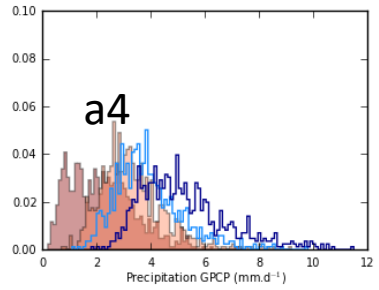

Co-distribution: humidité superficielle du sol, SW_{net} , Evaporation, Precipitation (monthly, JJA) analysées par quartiles de l'humidité du sol à l'échelle régionale

**Observations for the
Region : Southern Great Plains (6) - for the months 6, 7, 8**

**Observations for the
Region : Southern Great Plains (6) - for the months 6, 7, 8**

**Observations for the
Region : Southern Great Plains (6) - for the months 6, 7, 8**

**Observations for the
Region : Southern Great Plains (6) - for the months 6, 7, 8**