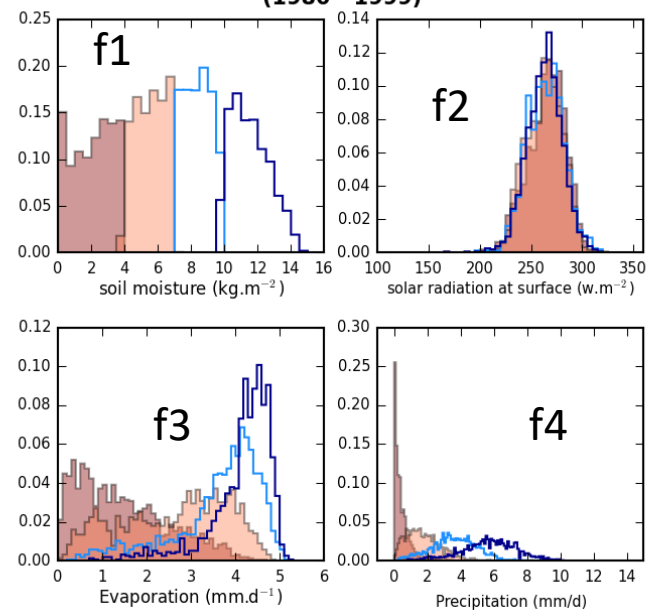

**Observations for the
Region : Southern Great Plains (6) - for the months 6, 7, 8**

**Simulation LmdzOrAPctrl for the region 6 Southern Great Plains
(1980 - 1999)**

**Simulation LmdzOrChoi6A for the region 6 Southern Great Plains
(1980 - 1999)**

**Simulation LmdzOrChoiAP for the region 6 Southern Great Plains
(1980 - 1999)**

**Observations for the
Region : Southern Great Plains (6) - for the months 6, 7, 8**

**Simulation LmdzOr6Actrl for the region 6 Southern Great Plains
(1980 - 1999)**

**Simulation LmdzOrAPctrl for the region 6 Southern Great Plains
(1980 - 1999)**

**Observations for the
Region : Southern Great Plains (6) - for the months 6, 7, 8**

**Simulation LmdzOrChoi6A for the region 6 Southern Great Plains
(1980 - 1999)**

**Simulation LmdzOrChoiAP for the region 6 Southern Great Plains
(1980 - 1999)**

Observations for the Region : Sahel (60) - for the months 6, 7, 8

Observations for the Region : Sahel (60) - for the months 6, 7, 8