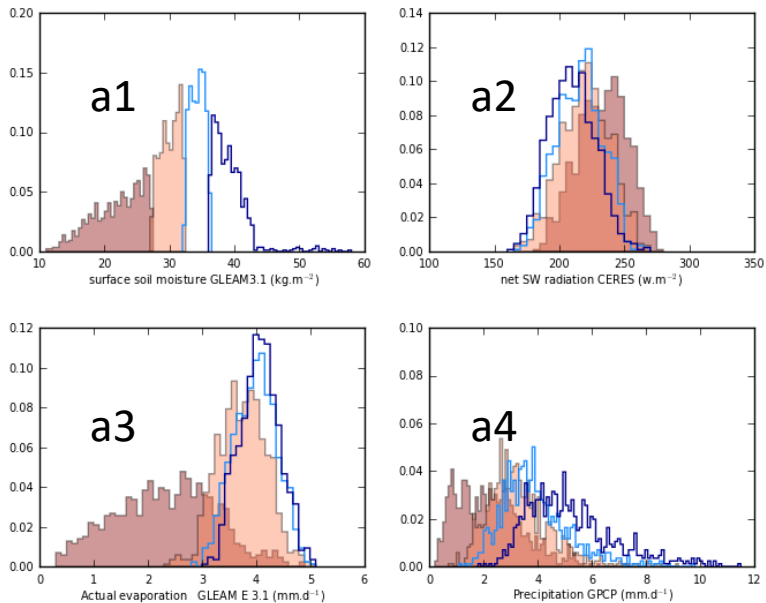

Co-distribution: humidité superficielle du sol, SW_{net} , Evaporation, Precipitation (monthly, JJA) analysées par quartiles de l'humidité du sol à l'échelle régionale

**Observations for the
Region : Southern Great Plains (6) - for the months 6, 7, 8**

**Observations for the
Region : Southern Great Plains (6) - for the months 6, 7, 8**

**Observations for the
Region : Southern Great Plains (6) - for the months 6, 7, 8**

**Observations for the
Region : Southern Great Plains (6) - for the months 6, 7, 8**

**Observations for the
Region : Southern Great Plains (6) - for the months 6, 7, 8**

**Simulation LmdzOrChoiAP for the region 6 Southern Great Plains
(1980 - 1999)**

**Observations for the
Region : Southern Great Plains (6) - for the months 6, 7, 8**

**Observations for the
Region : Southern Great Plains (6) - for the months 6, 7, 8**

**Simulation LmdzOrAPctrl for the region 6 Southern Great Plains
(1980 - 1999)**

**Simulation LmdzOrChoiAP for the region 6 Southern Great Plains
(1980 - 1999)**