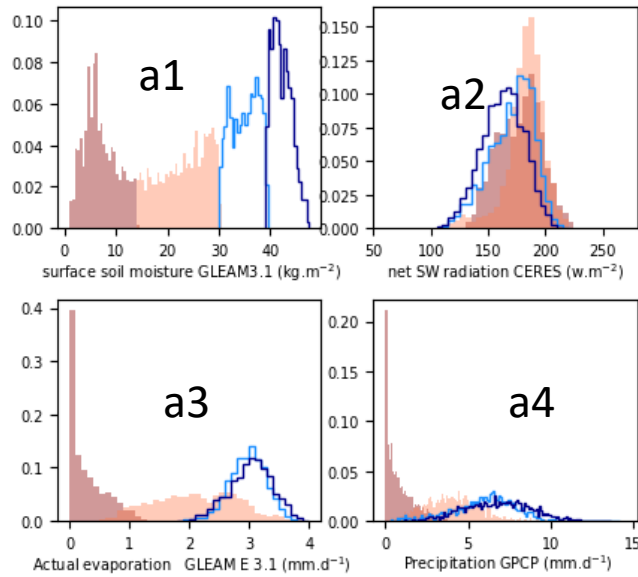

**Simulation LmdzOrAPctrl for the region 6 Southern Great Plains
(1980 - 1999)**

**Observations for the
Region : Southern Great Plains (6) - for the months 6, 7, 8**

**Simulation LmdzOrChoi6A for the region 6 Southern Great Plains
(1980 - 1999)**

**Simulation LmdzOrChoiAP for the region 6 Southern Great Plains
(1980 - 1999)**

Observations for the Region : Sahel (60) - for the months 6, 7, 8

Observations for the Region : Sahel (60) - for the months 6, 7, 8