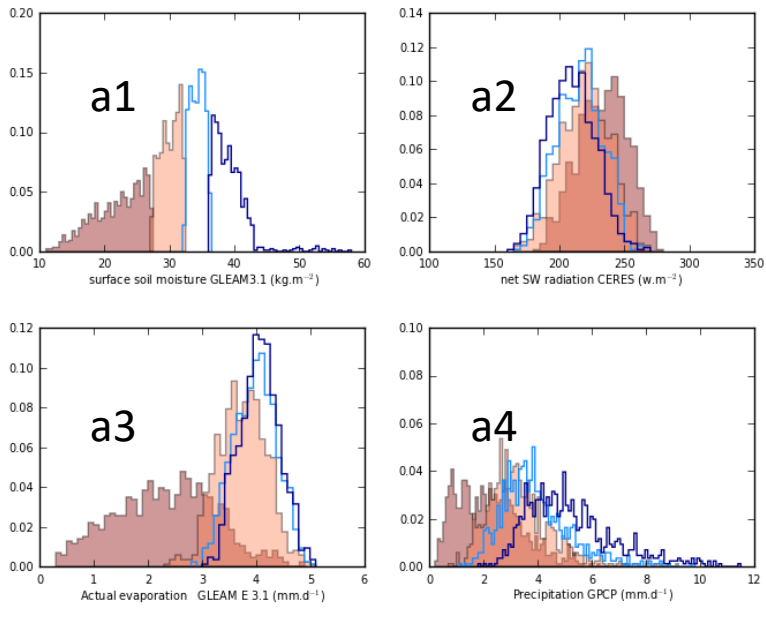

**Observations for the
Region : Southern Great Plains (6) - for the months 6, 7, 8**

**Simulation LmdzOrAPctrl for the region 6 Southern Great Plains
(1980 - 1999)**

**Simulation LmdzOrChoiAP for the region 6 Southern Great Plains
(1980 - 1999)**

**Observations for the
Region : Southern Great Plains (6) - for the months 6, 7, 8**

**Simulation LmdzOrAPctrl for the region 6 Southern Great Plains
(1980 - 1999)**

**Simulation LmdzOrChoi6A for the region 6 Southern Great Plains
(1980 - 1999)**

**Simulation LmdzOrChoiAP for the region 6 Southern Great Plains
(1980 - 1999)**

**Observations for the
Region : Southern Great Plains (6) - for the months 6, 7, 8**

**Simulation LmdzOr6Actrl for the region 6 Southern Great Plains
(1980 - 1999)**

**Simulation LmdzOrAPctrl for the region 6 Southern Great Plains
(1980 - 1999)**

**Observations for the
Region : Southern Great Plains (6) - for the months 6, 7, 8**

**Simulation LmdzOrChoi6A for the region 6 Southern Great Plains
(1980 - 1999)**