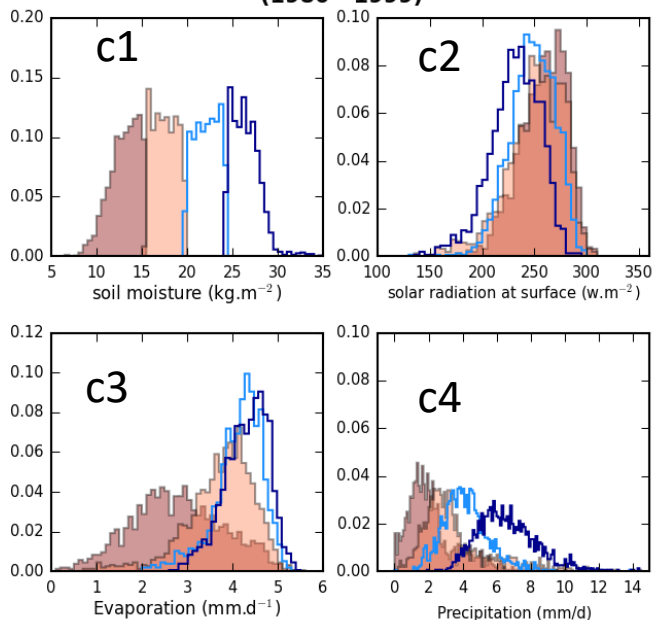

**Observations for the
Region : Southern Great Plains (6) - for the months 6, 7, 8**

**Simulation LmdzOrAPctrl for the region 6 Southern Great Plains
(1980 - 1999)**

**Simulation LmdzOrChoiAP for the region 6 Southern Great Plains
(1980 - 1999)**

**Observations for the
Region : Southern Great Plains (6) - for the months 6, 7, 8**

**Simulation LmdzOrAPctrl for the region 6 Southern Great Plains
(1980 - 1999)**

**Simulation LmdzOrChoi6A for the region 6 Southern Great Plains
(1980 - 1999)**

**Simulation LmdzOrChoiAP for the region 6 Southern Great Plains
(1980 - 1999)**

**Observations for the
Region : Southern Great Plains (6) - for the months 6, 7, 8**

**Simulation LmdzOr6Actrl for the region 6 Southern Great Plains
(1980 - 1999)**