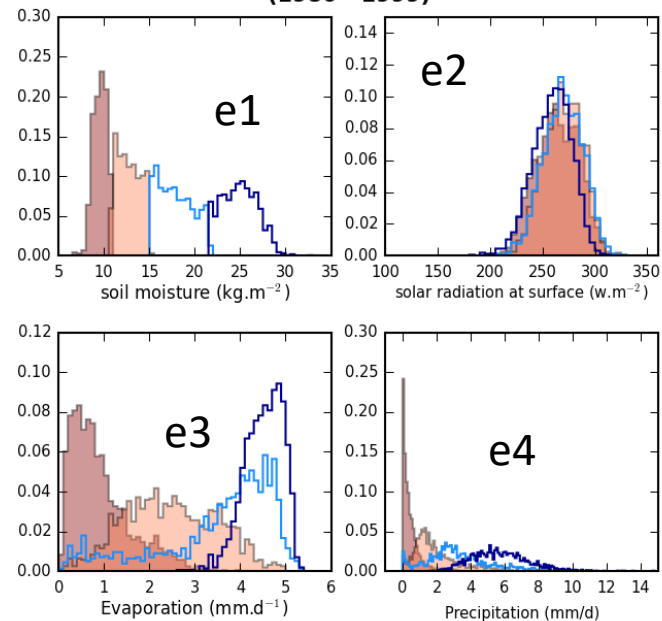

**Observations for the
Region : Southern Great Plains (6) - for the months 6, 7, 8**

**Simulation LmdzOrAPctrl for the region 6 Southern Great Plains
(1980 - 1999)**

**Simulation LmdzOrChoi6A for the region 6 Southern Great Plains
(1980 - 1999)**

**Simulation LmdzOrChoiAP for the region 6 Southern Great Plains
(1980 - 1999)**

**Observations for the
Region : Southern Great Plains (6) - for the months 6, 7, 8**

**Simulation LmdzOr6Actrl for the region 6 Southern Great Plains
(1980 - 1999)**

**Simulation LmdzOrAPctrl for the region 6 Southern Great Plains
(1980 - 1999)**

**Observations for the
Region : Southern Great Plains (6) - for the months 6, 7, 8**

**Simulation LmdzOrChoi6A for the region 6 Southern Great Plains
(1980 - 1999)**