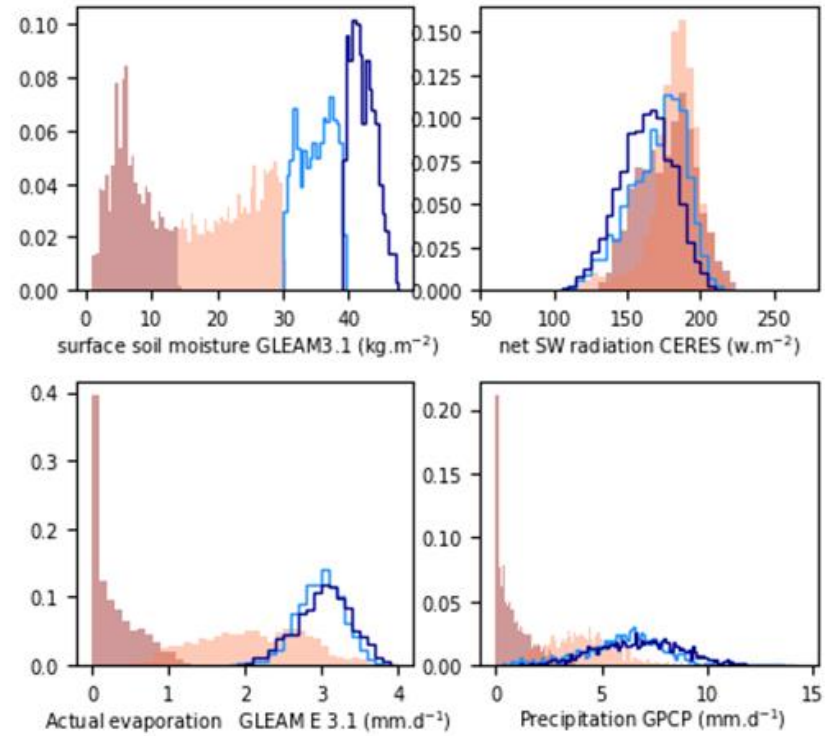

**Simulation LmdzOrChoiAP for the region 6 Southern Great Plains
(1980 - 1999)**

**Observations for the
Region : Southern Great Plains (6) - for the months 6, 7, 8**

**Simulation LmdzOr6Actrl for the region 6 Southern Great Plains
(1980 - 1999)**

**Simulation LmdzOrAPctrl for the region 6 Southern Great Plains
(1980 - 1999)**

**Observations for the
Region : Southern Great Plains (6) - for the months 6, 7, 8**

**Simulation LmdzOrChoi6A for the region 6 Southern Great Plains
(1980 - 1999)**

**Simulation LmdzOrChoiAP for the region 6 Southern Great Plains
(1980 - 1999)**

Observations for the Region : Sahel (60) - for the months 6, 7, 8

Observations for the Region : Sahel (60) - for the months 6, 7, 8