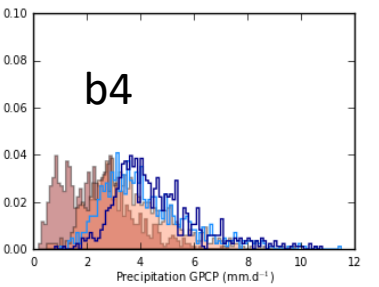

Co-distribution: humidité superficielle du sol, SW_{net} , Evaporation, Precipitation (monthly, JJA) analysées par quartiles de l'humidité du sol à l'échelle régionale

**Observations for the
Region : Southern Great Plains (6) - for the months 6, 7, 8**

**Observations for the
Region : Southern Great Plains (6) - for the months 6, 7, 8**

**Observations for the
Region : Southern Great Plains (6) - for the months 6, 7, 8**

**Observations for the
Region : Southern Great Plains (6) - for the months 6, 7, 8**