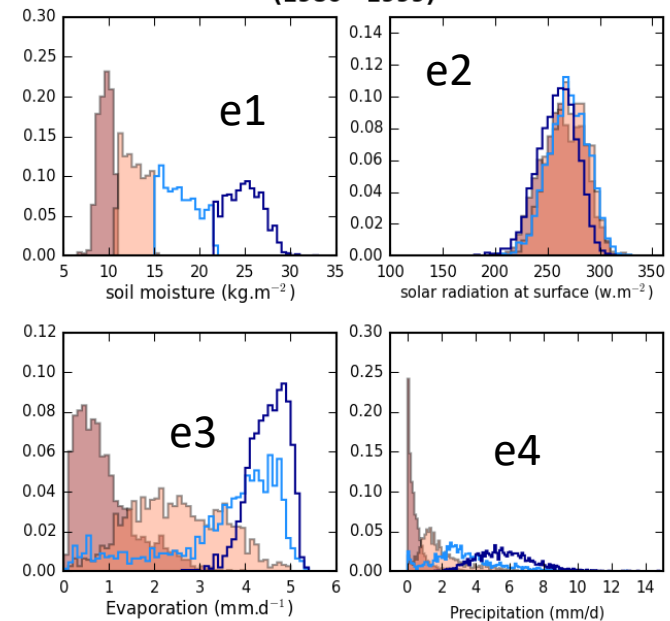

**Observations for the
Region : Southern Great Plains (6) - for the months 6, 7, 8**

**Simulation LmdzOrChoiAP for the region 6 Southern Great Plains
(1980 - 1999)**

**Observations for the
Region : Southern Great Plains (6) - for the months 6, 7, 8**

**Observations for the
Region : Southern Great Plains (6) - for the months 6, 7, 8**

**Simulation LmdzOrAPctrl for the region 6 Southern Great Plains
(1980 - 1999)**

**Simulation LmdzOrChoiAP for the region 6 Southern Great Plains
(1980 - 1999)**

**Observations for the
Region : Southern Great Plains (6) - for the months 6, 7, 8**

**Simulation LmdzOrAPctrl for the region 6 Southern Great Plains
(1980 - 1999)**

**Simulation LmdzOrChoi6A for the region 6 Southern Great Plains
(1980 - 1999)**