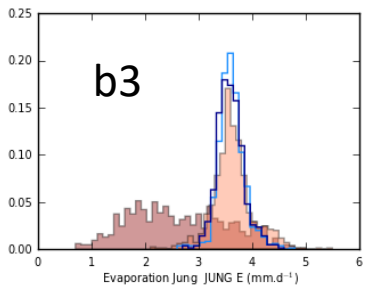

Co-distribution: humidité superficielle du sol, SW_{net} , Evaporation, Precipitation (monthly, JJA) analysées par quartiles de l'humidité du sol à l'échelle régionale

**Observations for the
Region : Southern Great Plains (6) - for the months 6, 7, 8**

**Observations for the
Region : Southern Great Plains (6) - for the months 6, 7, 8**

**Observations for the
Region : Southern Great Plains (6) - for the months 6, 7, 8**

**Observations for the
Region : Southern Great Plains (6) - for the months 6, 7, 8**

**Observations for the
Region : Southern Great Plains (6) - for the months 6, 7, 8**

**Simulation LmdzOrChoiAP for the region 6 Southern Great Plains
(1980 - 1999)**

**Observations for the
Region : Southern Great Plains (6) - for the months 6, 7, 8**