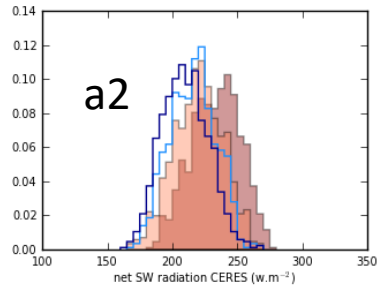

Co-distribution: humidité superficielle du sol, SW_{net} , Evaporation, Precipitation (monthly, JJA) analysées par quartiles de l'humidité du sol à l'échelle régionale

**Observations for the
Region : Southern Great Plains (6) - for the months 6, 7, 8**

**Observations for the
Region : Southern Great Plains (6) - for the months 6, 7, 8**

**Observations for the
Region : Southern Great Plains (6) - for the months 6, 7, 8**

**Observations for the
Region : Southern Great Plains (6) - for the months 6, 7, 8**

**Observations for the
Region : Southern Great Plains (6) - for the months 6, 7, 8**

**Simulation LmdzOrChoiAP for the region 6 Southern Great Plains
(1980 - 1999)**

**Observations for the
Region : Southern Great Plains (6) - for the months 6, 7, 8**