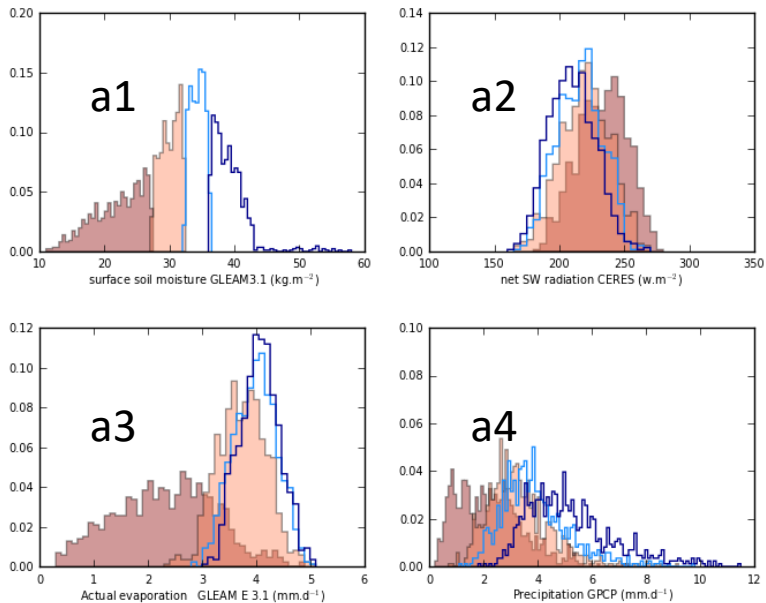

**Observations for the
Region : Southern Great Plains (6) - for the months 6, 7, 8**

**Simulation LmdzOrChoiAP for the region 6 Southern Great Plains
(1980 - 1999)**

**Observations for the
Region : Southern Great Plains (6) - for the months 6, 7, 8**

**Observations for the
Region : Southern Great Plains (6) - for the months 6, 7, 8**

**Simulation LmdzOrAPctrl for the region 6 Southern Great Plains
(1980 - 1999)**

**Simulation LmdzOrChoiAP for the region 6 Southern Great Plains
(1980 - 1999)**

**Observations for the
Region : Southern Great Plains (6) - for the months 6, 7, 8**

**Simulation LmdzOrAPctrl for the region 6 Southern Great Plains
(1980 - 1999)**

**Simulation LmdzOrChoi6A for the region 6 Southern Great Plains
(1980 - 1999)**

**Simulation LmdzOrChoiAP for the region 6 Southern Great Plains
(1980 - 1999)**

**Observations for the
Region : Southern Great Plains (6) - for the months 6, 7, 8**

**Simulation LmdzOr6Actrl for the region 6 Southern Great Plains
(1980 - 1999)**