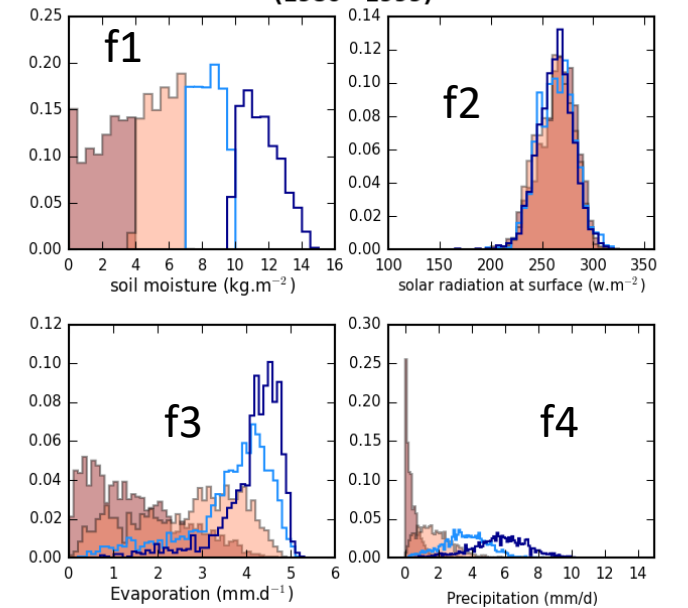

**Observations for the
Region : Southern Great Plains (6) - for the months 6, 7, 8**

**Observations for the
Region : Southern Great Plains (6) - for the months 6, 7, 8**

**Observations for the
Region : Southern Great Plains (6) - for the months 6, 7, 8**

**Observations for the
Region : Southern Great Plains (6) - for the months 6, 7, 8**

**Simulation LmdzOrChoiAP for the region 6 Southern Great Plains
(1980 - 1999)**

**Observations for the
Region : Southern Great Plains (6) - for the months 6, 7, 8**

**Observations for the
Region : Southern Great Plains (6) - for the months 6, 7, 8**

**Simulation LmdzOrAPctrl for the region 6 Southern Great Plains
(1980 - 1999)**

**Simulation LmdzOrChoiAP for the region 6 Southern Great Plains
(1980 - 1999)**