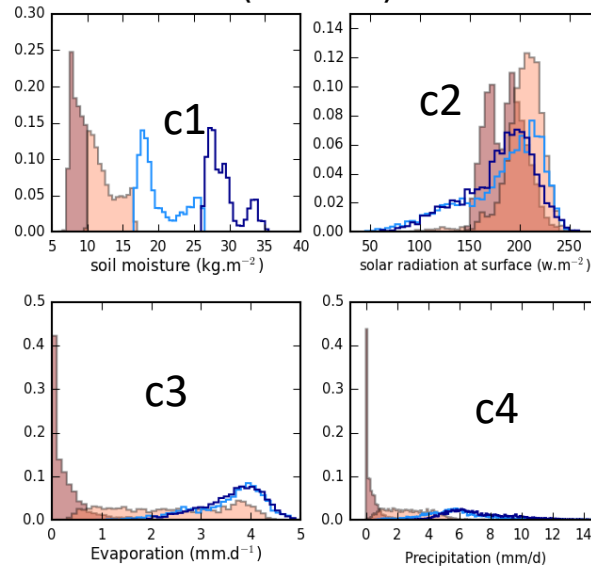

Simulation LmdzOrChoi6A for the region 60 Sahel (1980 - 1999)