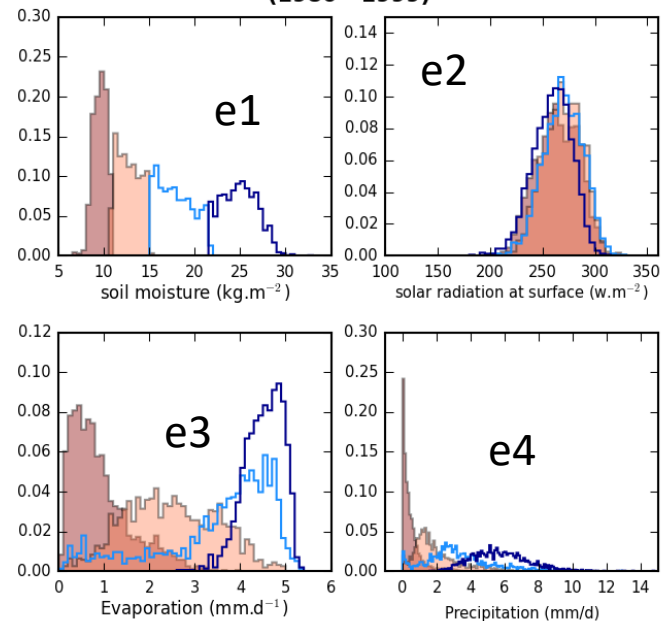

**Observations for the
Region : Southern Great Plains (6) - for the months 6, 7, 8**

**Observations for the
Region : Southern Great Plains (6) - for the months 6, 7, 8**

**Observations for the
Region : Southern Great Plains (6) - for the months 6, 7, 8**

**Observations for the
Region : Southern Great Plains (6) - for the months 6, 7, 8**

**Simulation LmdzOrChoiAP for the region 6 Southern Great Plains
(1980 - 1999)**

**Observations for the
Region : Southern Great Plains (6) - for the months 6, 7, 8**

**Observations for the
Region : Southern Great Plains (6) - for the months 6, 7, 8**

**Simulation LmdzOrAPctrl for the region 6 Southern Great Plains
(1980 - 1999)**

**Simulation LmdzOrChoiAP for the region 6 Southern Great Plains
(1980 - 1999)**