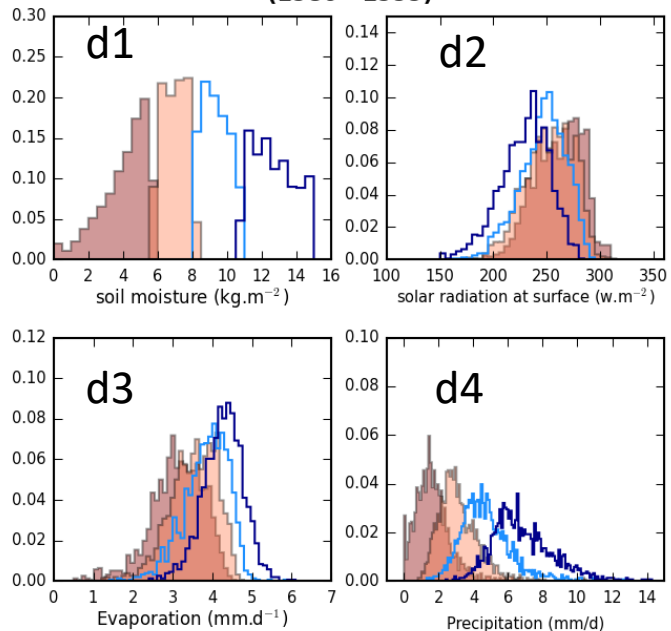

**Observations for the
Region : Southern Great Plains (6) - for the months 6, 7, 8**

**Simulation LmdzOrChoiAP for the region 6 Southern Great Plains
(1980 - 1999)**

**Observations for the
Region : Southern Great Plains (6) - for the months 6, 7, 8**

**Observations for the
Region : Southern Great Plains (6) - for the months 6, 7, 8**

**Simulation LmdzOrAPctrl for the region 6 Southern Great Plains
(1980 - 1999)**

**Simulation LmdzOrChoiAP for the region 6 Southern Great Plains
(1980 - 1999)**

**Observations for the
Region : Southern Great Plains (6) - for the months 6, 7, 8**

**Simulation LmdzOrAPctrl for the region 6 Southern Great Plains
(1980 - 1999)**

**Simulation LmdzOrChoi6A for the region 6 Southern Great Plains
(1980 - 1999)**

**Simulation LmdzOrChoiAP for the region 6 Southern Great Plains
(1980 - 1999)**

**Observations for the
Region : Southern Great Plains (6) - for the months 6, 7, 8**

**Simulation LmdzOr6Actrl for the region 6 Southern Great Plains
(1980 - 1999)**