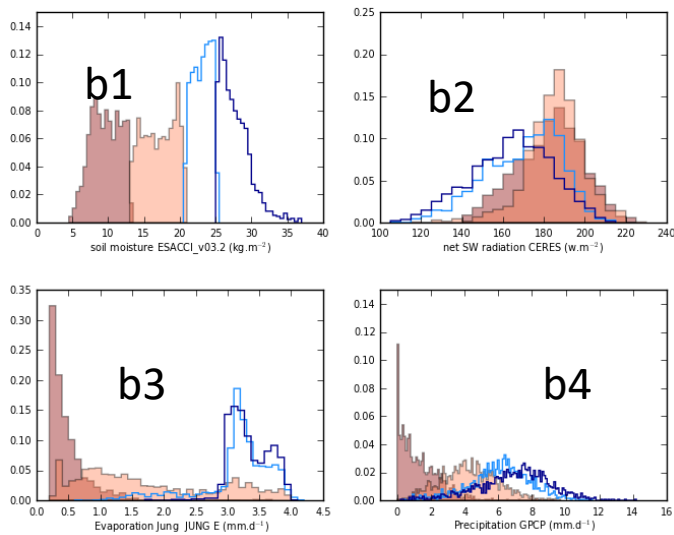

**Simulation LmdzOrChoiAP for the region 6 Southern Great Plains
(1980 - 1999)**

**Observations for the
Region : Southern Great Plains (6) - for the months 6, 7, 8**

**Simulation LmdzOr6Actrl for the region 6 Southern Great Plains
(1980 - 1999)**

**Simulation LmdzOrAPctrl for the region 6 Southern Great Plains
(1980 - 1999)**

**Observations for the
Region : Southern Great Plains (6) - for the months 6, 7, 8**

**Simulation LmdzOrChoi6A for the region 6 Southern Great Plains
(1980 - 1999)**

**Simulation LmdzOrChoiAP for the region 6 Southern Great Plains
(1980 - 1999)**

Observations for the Region : Sahel (60) - for the months 6, 7, 8

Observations for the Region : Sahel (60) - for the months 6, 7, 8

Simulation LmdzOr6Actrl for the region 60 Sahel (1980 - 1999)

Simulation LmdzOrAPctrl for the region 60 Sahel (1980 - 1999)

Observations for the Region : Sahel (60) - for the months 6, 7, 8

Simulation LmdzOrChoi6A for the region 60 Sahel (1980 - 1999)