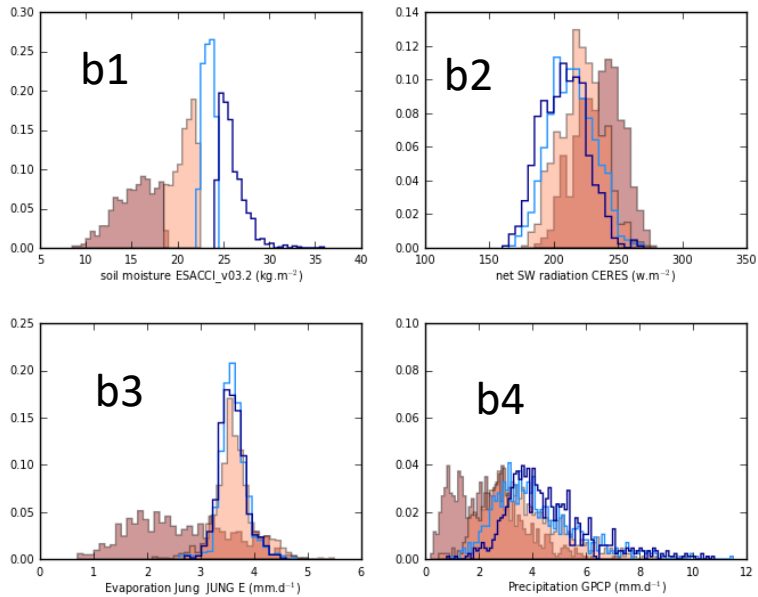

**Observations for the
Region : Southern Great Plains (6) - for the months 6, 7, 8**

**Observations for the
Region : Southern Great Plains (6) - for the months 6, 7, 8**

**Observations for the
Region : Southern Great Plains (6) - for the months 6, 7, 8**

**Observations for the
Region : Southern Great Plains (6) - for the months 6, 7, 8**

**Simulation LmdzOrChoiAP for the region 6 Southern Great Plains
(1980 - 1999)**

**Observations for the
Region : Southern Great Plains (6) - for the months 6, 7, 8**

**Observations for the
Region : Southern Great Plains (6) - for the months 6, 7, 8**

**Simulation LmdzOrAPctrl for the region 6 Southern Great Plains
(1980 - 1999)**

**Simulation LmdzOrChoiAP for the region 6 Southern Great Plains
(1980 - 1999)**