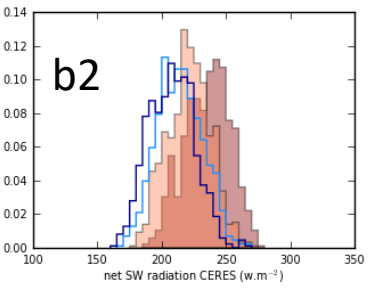

Co-distribution: humidité superficielle du sol, SW_{net} , Evaporation, Precipitation (monthly, JJA) analysées par quartiles de l'humidité du sol à l'échelle régionale

**Observations for the
Region : Southern Great Plains (6) - for the months 6, 7, 8**

**Observations for the
Region : Southern Great Plains (6) - for the months 6, 7, 8**

**Observations for the
Region : Southern Great Plains (6) - for the months 6, 7, 8**

**Observations for the
Region : Southern Great Plains (6) - for the months 6, 7, 8**

**Observations for the
Region : Southern Great Plains (6) - for the months 6, 7, 8**

**Simulation LmdzOrChoiAP for the region 6 Southern Great Plains
(1980 - 1999)**

**Observations for the
Region : Southern Great Plains (6) - for the months 6, 7, 8**