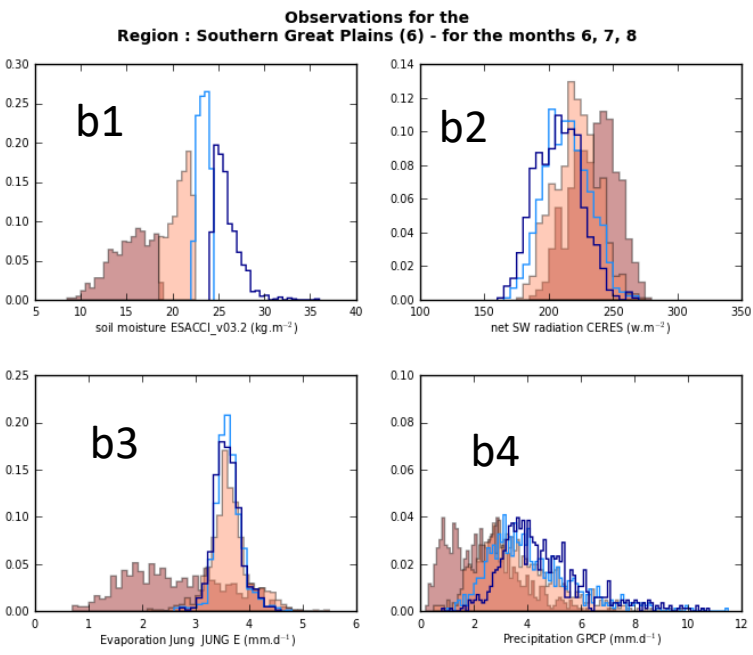

**Observations for the
Region : Southern Great Plains (6) - for the months 6, 7, 8**

**Simulation LmdzOrChoiAP for the region 6 Southern Great Plains
(1980 - 1999)**

**Observations for the
Region : Southern Great Plains (6) - for the months 6, 7, 8**

**Observations for the
Region : Southern Great Plains (6) - for the months 6, 7, 8**

**Simulation LmdzOrAPctrl for the region 6 Southern Great Plains
(1980 - 1999)**

**Simulation LmdzOrChoiAP for the region 6 Southern Great Plains
(1980 - 1999)**

**Observations for the
Region : Southern Great Plains (6) - for the months 6, 7, 8**

**Simulation LmdzOrAPctrl for the region 6 Southern Great Plains
(1980 - 1999)**

**Simulation LmdzOrChoi6A for the region 6 Southern Great Plains
(1980 - 1999)**