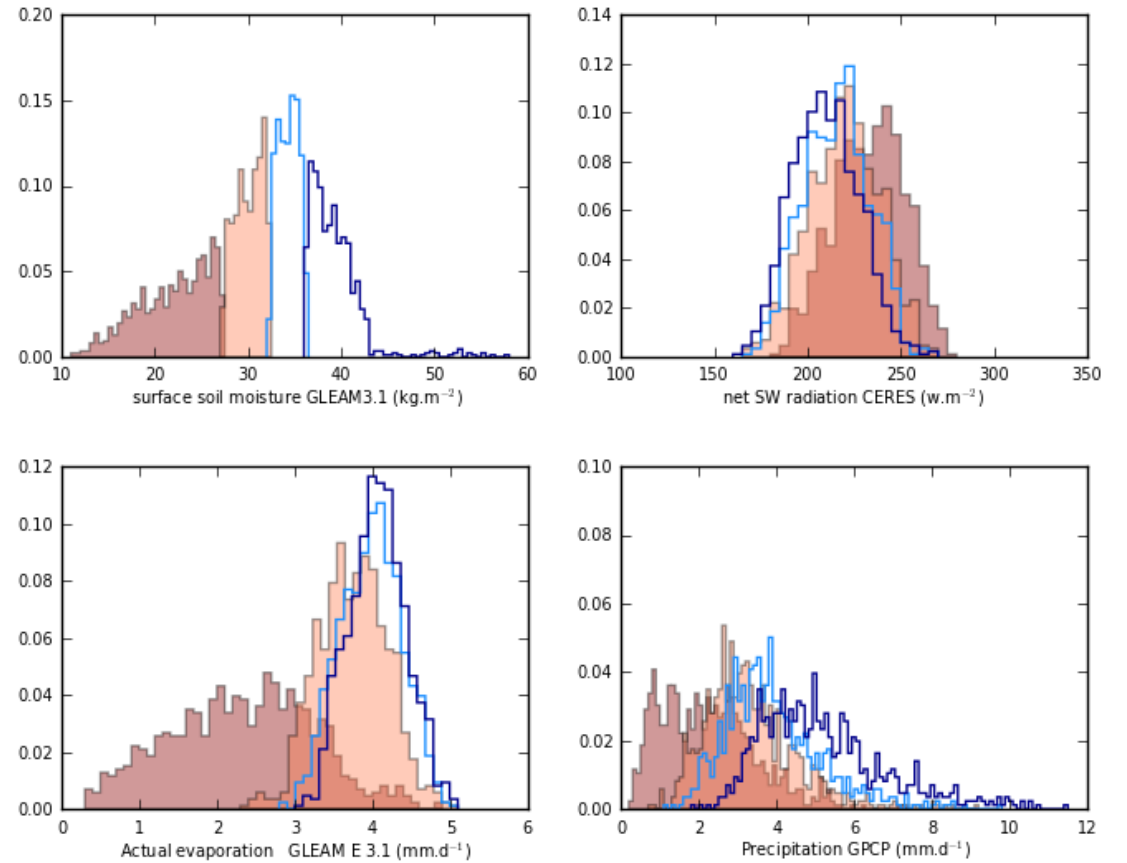

AMIP- Experiment	Atmosphere	Land-surface	
APChoi	AP	Choi	CMIP5A
APctrl	AP	Ctrl	-
6Actrl	6A	Ctrl	CMIP6
6AChoi	6A	Choi	-

Variable (Monthly means)	Dataset	2001-2010 : All data available
SW radiation (net surface)	CERES-EBAF	
Precipitation	GPCP	
Evaporation	Jung	In Situ upscaled products
Evaporation	GLEAM	Data assimilation of satellite observations
Superficial soil moisture	CCI ESA	Blended Active and passive microwave retrieval
Superficial soil moisture	GLEAM	Data assimilation of satellite observations

Soil Moisture – atmosphere coupling from CMIP5 to CMIP6

AMIP- Experiment	Atmosphere	Land-surface	
APChoi	AP	Choi	CMIP5A
APctrl	AP	Ctrl	-
6Actrl	6A	Ctrl	CMIP6
6AChoi	6A	Choi	-

Variable (Monthly means)	Dataset	2001-2010 : All data available
SW radiation (net surface)	CERES-EBAF	
Precipitation	GPCP	
Evaporation	Jung	In Situ upscaled products
Evaporation	GLEAM	Data assimilation of satellite observations
Superficial soil moisture	CCI ESA	Blended Active and passive microwave retrieval
Superficial soil moisture	GLEAM	Data assimilation of satellite observations

Co-distribution: humidité superficielle du sol, SW_{net} , Evaporation, Precipitation (monthly, JJA) analysées par quartiles de l'humidité du sol à l'échelle régionale

**Observations for the
Region : Southern Great Plains (6) - for the months 6, 7, 8**

**Observations for the
Region : Southern Great Plains (6) - for the months 6, 7, 8**

**Observations for the
Region : Southern Great Plains (6) - for the months 6, 7, 8**

**Observations for the
Region : Southern Great Plains (6) - for the months 6, 7, 8**