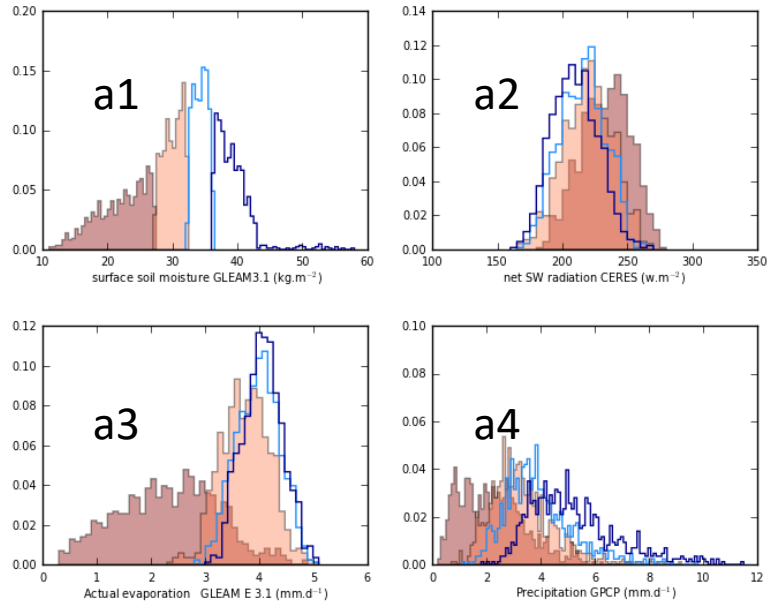

Soil Moisture – atmosphere coupling from CMIP5 to CMIP6

AMIP- Experiment	Atmosphere	Land-surface	
APChoi	AP	Choi	CMIP5A
APctrl	AP	Ctrl	-
6Actrl	6A	Ctrl	CMIP6
6AChoi	6A	Choi	-

Variable (Monthly means)	Dataset	2001-2010 : All data available
SW radiation (net surface)	CERES-EBAF	
Precipitation	GPCP	
Evaporation	Jung	In Situ upscaled products
Evaporation	GLEAM	Data assimilation of satellite observations
Superficial soil moisture	CCI ESA	Blended Active and passive microwave retrieval
Superficial soil moisture	GLEAM	Data assimilation of satellite observations

Co-distribution: humidité superficielle du sol, SW_{net} , Evaporation, Precipitation (monthly, JJA) analysées par quartiles de l'humidité du sol à l'échelle régionale

**Observations for the
Region : Southern Great Plains (6) - for the months 6, 7, 8**

**Observations for the
Region : Southern Great Plains (6) - for the months 6, 7, 8**

**Observations for the
Region : Southern Great Plains (6) - for the months 6, 7, 8**

**Observations for the
Region : Southern Great Plains (6) - for the months 6, 7, 8**

**Observations for the
Region : Southern Great Plains (6) - for the months 6, 7, 8**

**Simulation LmdzOrChoiAP for the region 6 Southern Great Plains
(1980 - 1999)**

**Observations for the
Region : Southern Great Plains (6) - for the months 6, 7, 8**