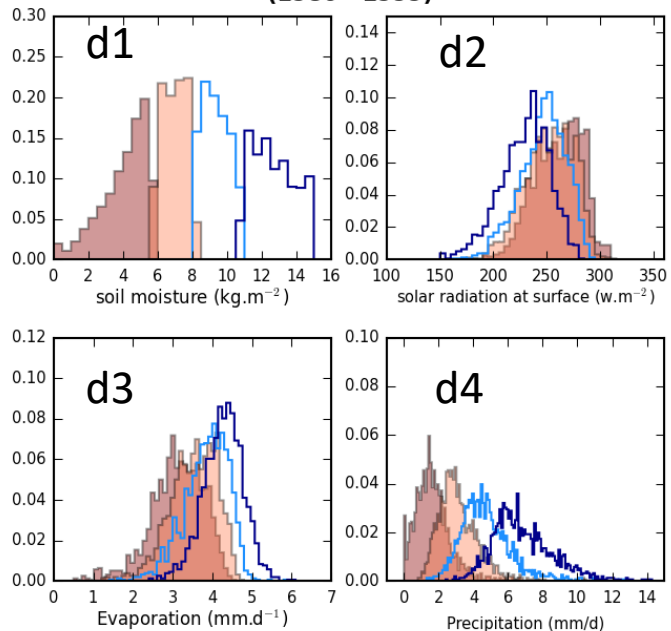

**Observations for the
Region : Southern Great Plains (6) - for the months 6, 7, 8**

**Simulation LmdzOrAPctrl for the region 6 Southern Great Plains
(1980 - 1999)**

**Simulation LmdzOrChoiAP for the region 6 Southern Great Plains
(1980 - 1999)**

**Observations for the
Region : Southern Great Plains (6) - for the months 6, 7, 8**

**Simulation LmdzOrAPctrl for the region 6 Southern Great Plains
(1980 - 1999)**

**Simulation LmdzOrChoi6A for the region 6 Southern Great Plains
(1980 - 1999)**

**Simulation LmdzOrChoiAP for the region 6 Southern Great Plains
(1980 - 1999)**

**Observations for the
Region : Southern Great Plains (6) - for the months 6, 7, 8**

**Simulation LmdzOr6Actrl for the region 6 Southern Great Plains
(1980 - 1999)**

**Simulation LmdzOrAPctrl for the region 6 Southern Great Plains
(1980 - 1999)**

**Observations for the
Region : Southern Great Plains (6) - for the months 6, 7, 8**

**Simulation LmdzOrChoi6A for the region 6 Southern Great Plains
(1980 - 1999)**