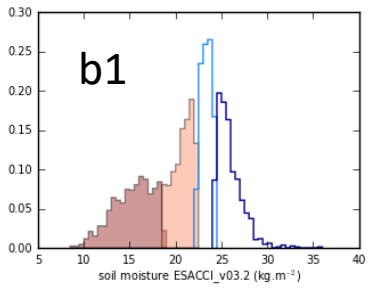

Co-distribution: humidité superficielle du sol, SW_{net} , Evaporation, Precipitation (monthly, JJA) analysées par quartiles de l'humidité du sol à l'échelle régionale

**Observations for the
Region : Southern Great Plains (6) - for the months 6, 7, 8**

**Observations for the
Region : Southern Great Plains (6) - for the months 6, 7, 8**

**Observations for the
Region : Southern Great Plains (6) - for the months 6, 7, 8**

**Observations for the
Region : Southern Great Plains (6) - for the months 6, 7, 8**