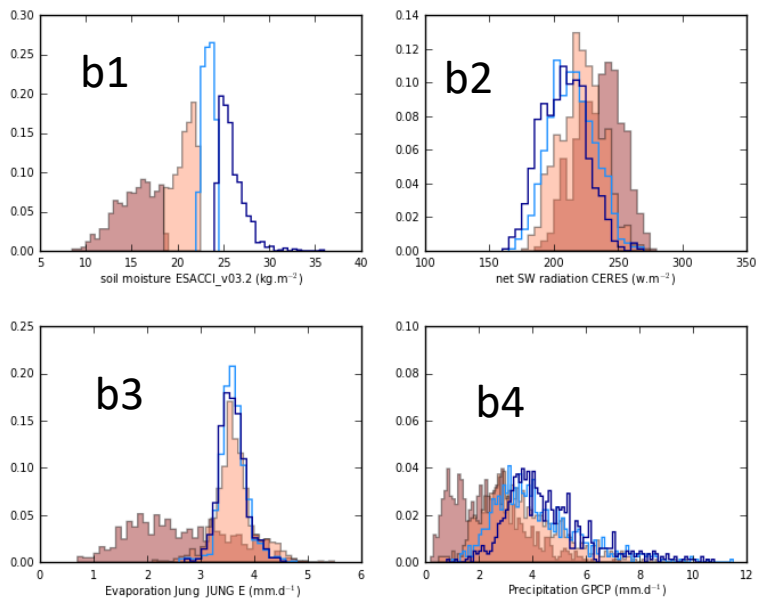

**Observations for the
Region : Southern Great Plains (6) - for the months 6, 7, 8**

**Simulation LmdzOrAPctrl for the region 6 Southern Great Plains
(1980 - 1999)**

**Simulation LmdzOrChoiAP for the region 6 Southern Great Plains
(1980 - 1999)**

**Observations for the
Region : Southern Great Plains (6) - for the months 6, 7, 8**

**Simulation LmdzOrAPctrl for the region 6 Southern Great Plains
(1980 - 1999)**

**Simulation LmdzOrChoi6A for the region 6 Southern Great Plains
(1980 - 1999)**

**Simulation LmdzOrChoiAP for the region 6 Southern Great Plains
(1980 - 1999)**

**Observations for the
Region : Southern Great Plains (6) - for the months 6, 7, 8**

**Simulation LmdzOr6Actrl for the region 6 Southern Great Plains
(1980 - 1999)**

**Simulation LmdzOrAPctrl for the region 6 Southern Great Plains
(1980 - 1999)**

**Observations for the
Region : Southern Great Plains (6) - for the months 6, 7, 8**

**Simulation LmdzOrChoi6A for the region 6 Southern Great Plains
(1980 - 1999)**