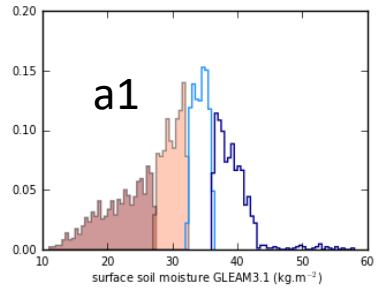

Soil Moisture – atmosphere coupling from CMIP5 to CMIP6

AMIP- Experiment	Atmosphere	Land-surface	
APChoi	AP	Choi	CMIP5A
APctrl	AP	Ctrl	-
6Actrl	6A	Ctrl	CMIP6
6AChoi	6A	Choi	-

Variable (Monthly means)	Dataset	2001-2010 : All data available
SW radiation (net surface)	CERES-EBAF	
Precipitation	GPCP	
Evaporation	Jung	In Situ upscaled products
Evaporation	GLEAM	Data assimilation of satellite observations
Superficial soil moisture	CCI ESA	Blended Active and passive microwave retrieval
Superficial soil moisture	GLEAM	Data assimilation of satellite observations

Co-distribution: humidité superficielle du sol, SW_{net} , Evaporation, Precipitation (monthly, JJA) analysées par quartiles de l'humidité du sol à l'échelle régionale

**Observations for the
Region : Southern Great Plains (6) - for the months 6, 7, 8**

**Observations for the
Region : Southern Great Plains (6) - for the months 6, 7, 8**

**Observations for the
Region : Southern Great Plains (6) - for the months 6, 7, 8**

**Observations for the
Region : Southern Great Plains (6) - for the months 6, 7, 8**

**Observations for the
Region : Southern Great Plains (6) - for the months 6, 7, 8**

**Simulation LmdzOrChoiAP for the region 6 Southern Great Plains
(1980 - 1999)**

**Observations for the
Region : Southern Great Plains (6) - for the months 6, 7, 8**